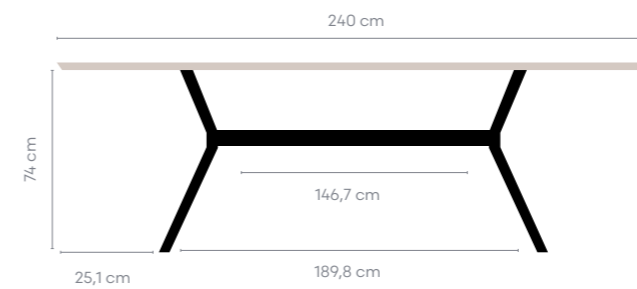

Dining table Slide 240 cm
14000682
W. 100 x L. 240 x H. 77 cm
€ 1.849,-