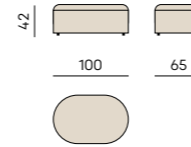

Hocker 100 x 65

1. Hocker 100 x 65
  100 x 65 x H. 42 cm