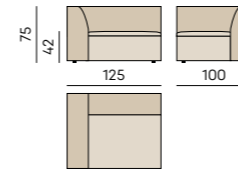

Element 125

4. Element 125 arm L
125 x 100 x H. 75 cm