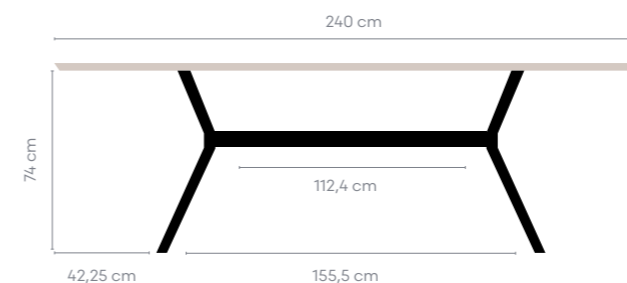

Dining table Room 240 cm
14000672
W. 120 x L. 240 x H. 77 cm
€ 1.949,-