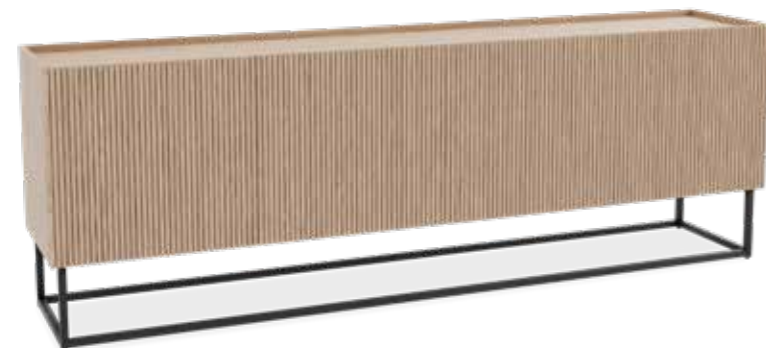

Cabinet Vittoria 4 Low

Cabinet Vittoria 4 - Low

BD000946

W. 221,6 x D. 45 x H. 75 cm

White oiled finish

€ 1.899,-

Cabinet Vittoria 4 - Low

BD000948

W. 221,6 x D. 45 x H. 75 cm

Smoked oiled finish

€ 1.899,-

Cabinet Vittoria 4 - Low

BD000950

W. 221,6 x D. 45 x H. 75 cm

Mocca oiled finish

€ 1.899,-