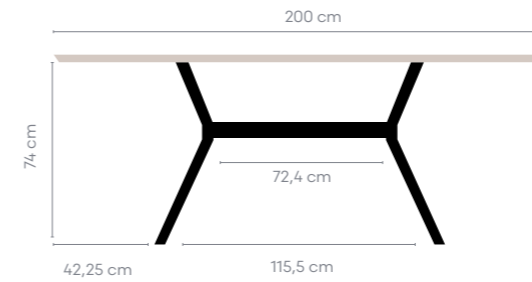

Dining table Rover 220 cm
 14000676
 W. 110 x L. 220 x H. 77 cm
€ 1.799,-

Dining table Rover 240 cm
 14000677
 W. 120 x L. 240 x H. 77 cm
€ 1.949,-

Dining table Room

Oval dining table from rustic oak with natural oil finish and elegant metal black legs.
 There can be a 2% deviation in sizing in both length and width. Use Osmo products for maintenance.
 Packaging 3 colli: Top, beam and legs.