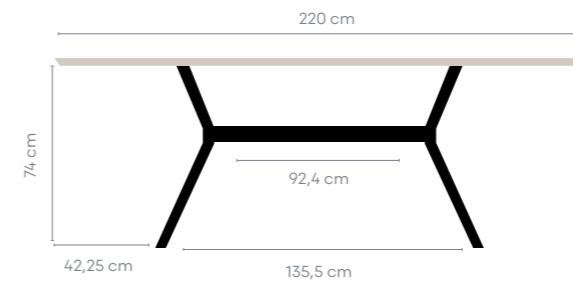

Dining table Room 220 cm
14000671
W. 110 x L. 220 x H. 77 cm
€ 1.799,-