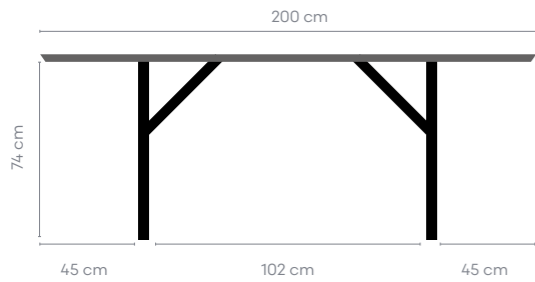

Dining table Casco

Add charm to your dining area with this rustic oak dining table. It features a natural oil finish and sleek black metal legs. Each piece may have a slight 2% size deviation. For maintenance, use Osmo products. The table is conveniently packaged in two colli: top and legs. Elevate your dining experience with this beautiful addition to your home.