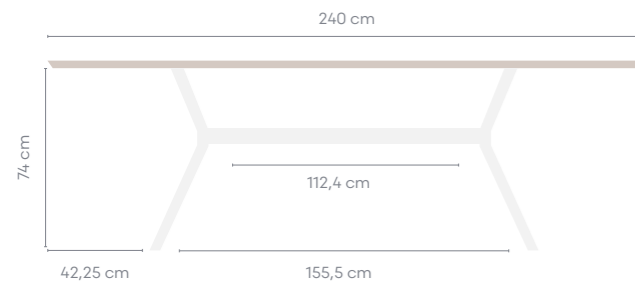

Dining table Rover 240 cm
14000677
W. 120 x L. 240 x H. 77 cm
€ 1.949,-

Dining table Room

Oval dining table from rustic oak with natural oil finish and elegant metal black legs.
There can be a 2% deviation in sizing in both length and width. Use Osmo products for maintenance.
Packaging 3 colli: Top, beam and legs.