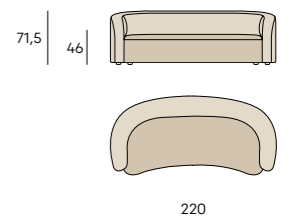

Sofa Aurora | 3 Seater

W. 220 x D. 106 x H. 71cm
Seat height 40,5 cm
Seat depth 66 cm

Prices

Fabric category	CAT 1	CAT 2	CAT 3	CAT 4
Sofa Aurora | 3 Seater	BD001282 - € 1.999,-	BD001283 - € 2.099,-	BD001284 - € 2.199,-	BD001285 - € 2.299,-