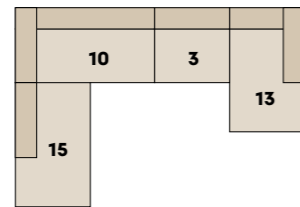

- **16** 6 x Cushion 50 x 50 cm
- 3 x Cushion 70 x 40 cm
- 1 x Cushion 90 x 40 cm

Prices

Fabric category	CAT 1	CAT 2	CAT 3	CAT 4
1. Hocker	BD000468 - € 445,-	BD000469 - € 465,-	BD000470 - € 515,-	BD000471 - € 550,-
2. Element 80	BD000472 - € 710,-	BD000473 - € 750,-	BD000474 - € 840,-	BD000475 - € 900,-
3. Element 100	BD000476 - € 725,-	BD000477 - € 755,-	BD000478 - € 855,-	BD000479 - € 925,-
4. Element 125 arm L	BD000480 - € 1.025,-	BD000481 - € 1.070,-	BD000482 - € 1.210,-	BD000483 - € 1.300,-
5. Element 125 arm R	BD000484 - € 1.025,-	BD000485 - € 1.070,-	BD000486 - € 1.210,-	BD000487 - € 1.300,-
6. Element 140 arm L	BD000488 - € 1.065,-	BD000489 - € 1.110,-	BD000490 - € 1.260,-	BD000491 - € 1.355,-
7. Element 140 arm R	BD000492 - € 1.065,-	BD000493 - € 1.110,-	BD000494 - € 1.260,-	BD000495 - € 1.355,-
8. Element 165 arm L	BD000496 - € 1.075,-	BD000497 - € 1.130,-	BD000498 - € 1.285,-	BD000499 - € 1.390,-
9. Element 165 arm R	BD000500 - € 1.075,-	BD000501 - € 1.130,-	BD000502 - € 1.285,-	BD000503 - € 1.390,-
10. Element 185 arm L*	BD000509 - € 1.290,-	BD000510 - € 1.350,-	BD000511 - € 1.535,-	BD000512 - € 1.660,-
11. Element 185 arm R*	BD000513 - € 1.290,-	BD000514 - € 1.350,-	BD000515 - € 1.535,-	BD000516 - € 1.660,-
12. Longchair 165 L	BD000517 - € 1.080,-	BD000518 - € 1.130,-	BD000519 - € 1.275,-	BD000520 - € 1.375,-
13. Longchair 165 R	BD000524 - € 1.080,-	BD000525 - € 1.130,-	BD000526 - € 1.275,-	BD000527 - € 1.375,-
14. Longchair 165 armless L	BD000528 - € 975,-	BD000529 - € 1.020,-	BD000530 - € 1.150,-	BD000531 - € 1.235,-
15. Longchair 165 armless R	BD000532 - € 975,-	BD000533 - € 1.020,-	BD000534 - € 1.150,-	BD000535 - € 1.235,-
16. Cushion 50	BD000536 - € 66,-	BD000537 - € 68,-	BD000538 - € 77,-	BD000539 - € 83,-
17. Extra back cushion 70 x 40 cm	BD000961 - € 95,-	BD000962 - € 105,-	BD000963 - € 115,-	BD000964 - € 130,-
18. Extra back cushion 90 x 40 cm	BD000965 - € 115,-	BD000966 - € 130,-	BD000967 - € 145,-	BD000968 - € 165,-

Please note that every element includes a back cushion measuring 70 x 40 cm, with the exception of elements 10* and 11*, which come with a back cushion measuring 90 x 40 cm.

Hocker 100x65

1. Hocker 100x65
100 x 65 x H. 42 cm