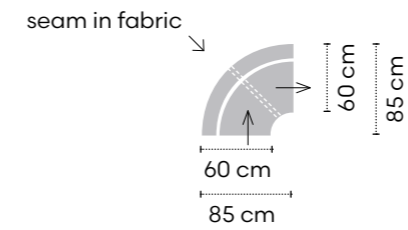

Dining sofa Right | Corner

Dining sofa Corner L
W. 85 x D. 85 x H. 83 cm