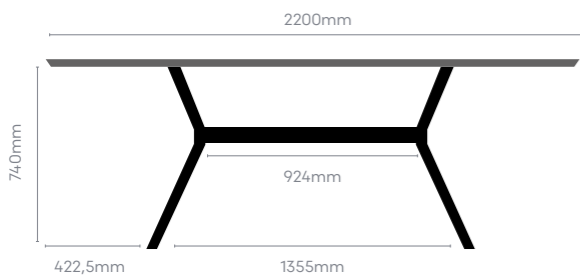

Dining table Ramses 200 cm
14000690
W. 100 x L. 200 x H. 77 cm
€ 1.199,-

Dining table Ramses 220 cm
14000691
W. 110 x L. 220 x H. 77 cm
€ 1.299,-