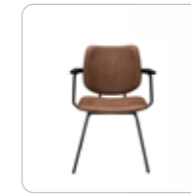

Dining chair Fresh

Dining chair Fresh

W. 60 x D. 58 x H. 84 cm
Seat height 47 cm, arm height 67,5 cm
Legs: Black metal frame
Seat & back material: Plywood / foam High Resilience