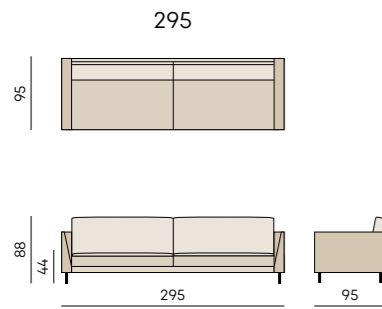

Sofa Foggia - 3,5 seater (295)
W. 295 x D. 95 x H. 88 cm
Black metal legs