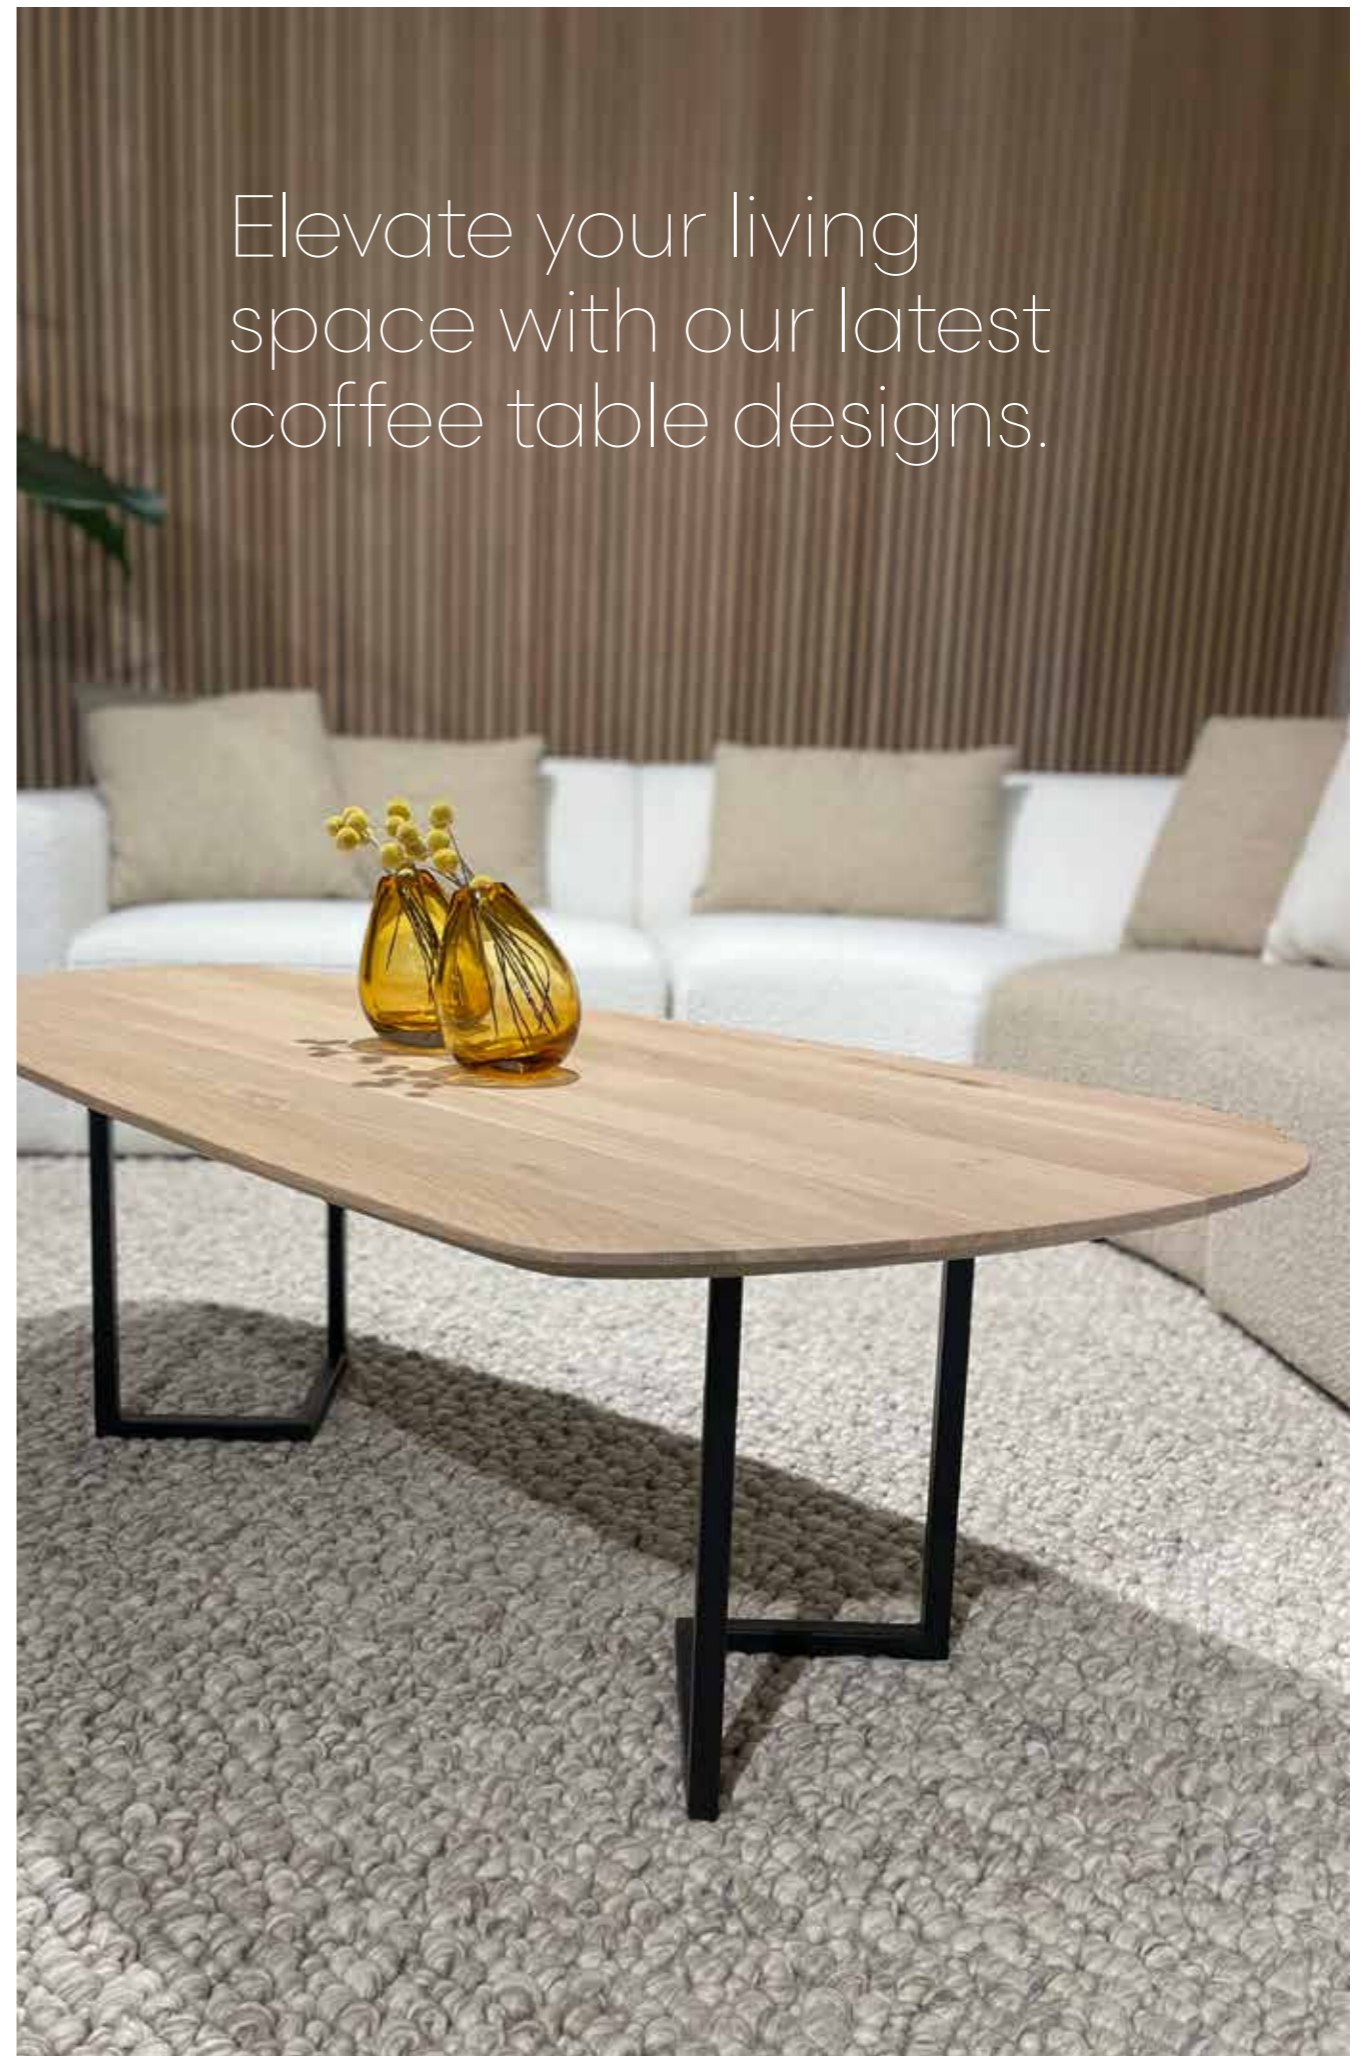

Elevate your living
space with our latest
coffee table designs.