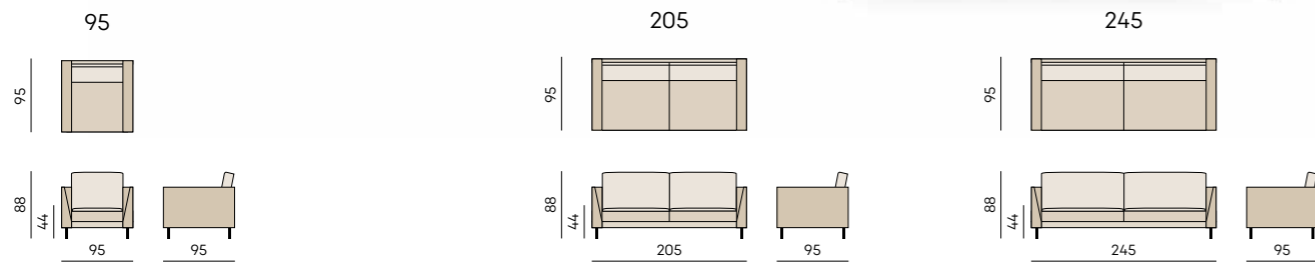

Sofa Foggia

Fauteuil Foggia (95)
W. 95 x D. 95 x H. 88 cm
Black metal legs

Sofa Foggia - 2,5 seater (205)
W. 205 x D. 95 x H. 88 cm
Black metal legs

Sofa Foggia - 3 seater (245)
W. 245 x D. 95 x H. 88 cm
Black metal legs