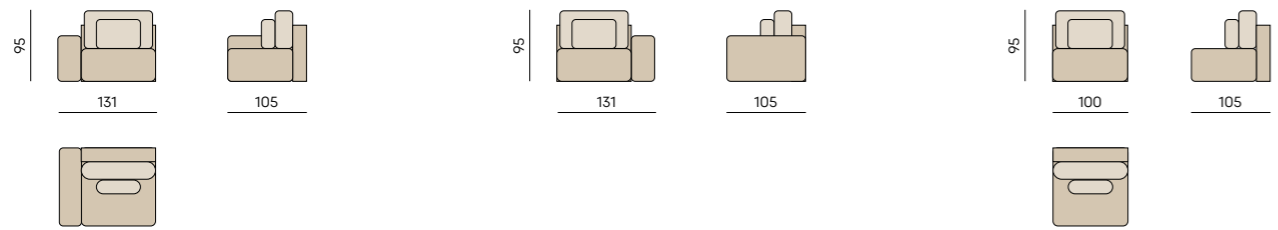

Sofa Marciano

1. Element Corner left

W. 131 x D. 105 x H. 95 cm
Incl. 1 x cushion 60 x 40 cm
BD001265

2. Element Corner right

W. 131 x D. 105 x H. 95 cm
Incl. 1 x cushion 60 x 40 cm
BD001266

3. Element 100

W. 100 x D. 105 x H. 95 cm
Incl. 1 x cushion 60 x 40 cm
BD001267

4. Longchair left

W. 131 x D. 160 x H. 95 cm
Incl. 1 x cushion 60 x 40 cm
BD001268

5. Longchair right

W. 131 x D. 160 x H. 95 cm
Incl. 1 x cushion 60 x 40 cm
BD001269

Prices

Elements	Fabric Carino only	Dimensions
Marciano - 1. Corner left	BD001265 - € 1.499,-	W. 131 x D. 105 x H. 95 cm | Incl. 1 x cushion 60 x 40 cm
Marciano - 2. Corner right	BD001266 - € 1.499,-	W. 131 x D. 105 x H. 95 cm | Incl. 1 x cushion 60 x 40 cm
Marciano - 3. Element 100	BD001267 - € 1.395,-	W. 100 x D. 105 x H. 95 cm | Incl. 1 x cushion 60 x 40 cm
Marciano - 4. Longchair left	BD001268 - € 1.595,-	W. 131 x D. 160 x H. 95 cm | Incl. 1 x cushion 60 x 40 cm
Marciano - 5. Longchair right	BD001269 - € 1.595,-	W. 131 x D. 160 x H. 95 cm | Incl. 1 x cushion 60 x 40 cm

Configuration options

Costs of this setup:
€ 4.489,-

Costs of this setup:
€ 4.393,-

Costs of this setup:
€ 2.998,-

Costs of this setup:
€ 4.489,-

Fabric | Carino

This fabric is exclusively selected for the Marciano sofa and is not suitable for other sofas. It cannot be ordered separately.

Composition: 100% polyester
Martindale: 90.000 - 100.000
Lightfastness: 5
Pilling: 4