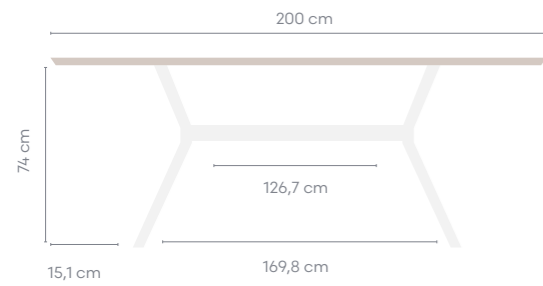

Dining table Shell

Dining table from rustic oak with natural oil finish and elegant metal white legs. There can be a 2% deviation in sizing in both length and width. Use Osmo products for maintenance.
Packaging 3 colli: Top, beam and legs.

Dining table Shell 200 cm
14000685
W. 90 x L. 200 x H. 77 cm
€ 1.549,-