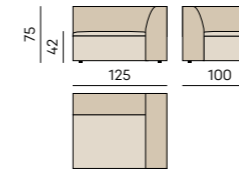

5. Element 125 arm R
125 x 100 x H. 75 cm

Including 1 x back cushion 70 x 40 cm