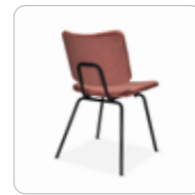

Dining chair Place