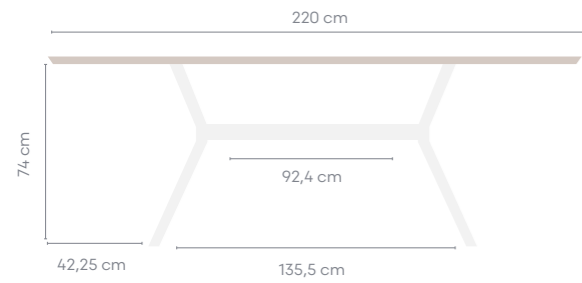

Dining table Rover

Oval dining table from rustic oak with natural oil finish and elegant metal white legs.
There can be a 2% deviation in sizing in both length and width. Use Osmo products for maintenance.
Packaging 3 colli: Top, beam and legs.

Dining table Rover 220 cm
14000676
W. 110 x L. 220 x H. 77 cm
€ 1.799,-