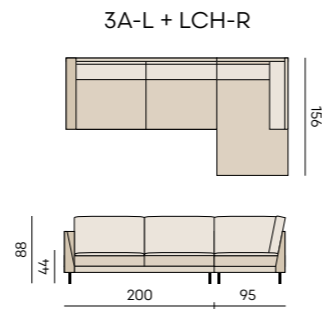

Sofa Foggia - Right
W. 295 x D. 158 x H. 88 cm
Black metal legs

Prices

Fabric category	CAT 1	CAT 2	CAT 3	CAT 4
Fauteuil (95)	BD001094 - € 995,-	BD001095 - € 1.095,-	BD001096 - € 1.295,-	BD001097 - € 1.395,-
2,5 seater (205)	BD001098 - € 1.695,-	BD001099 - € 1.795,-	BD001100 - € 1.995,-	BD001101 - € 2.095,-
3 seater (245)	BD001102 - € 1.995,-	BD001103 - € 2.095,-	BD001104 - € 2.495,-	BD001105 - € 2.695,-
3,5 seater (295)	BD000703 - € 2.295,-	BD000704 - € 2.395,-	BD000705 - € 2.795,-	BD000706 - € 2.995,-
Sofa - Left	BD000707 - € 3.295,-	BD000708 - € 3.395,-	BD000709 - € 3.795,-	BD000710 - € 3.995,-
Sofa - Right	BD000711 - € 3.295,-	BD000712 - € 3.395,-	BD000713 - € 3.795,-	BD000714 - € 3.995,-