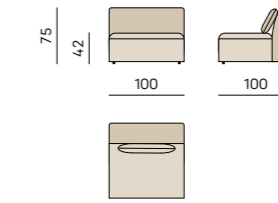

Element 100

2. Element 100
  100 x 100 x H. 75 cm

Incl. 1 x cushion 70 x 40 cm