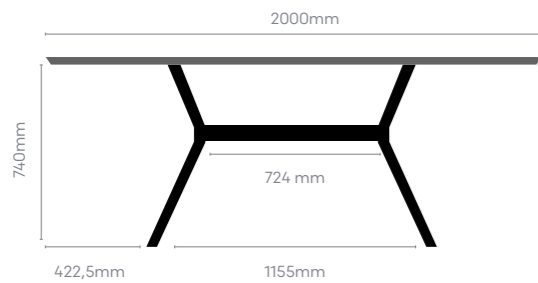

Dining table Ramses

Made of oak veneer. The top has a veneer top and bottom layer, with MDF core and solid oak edge. The wood is stained and then matt lacquered. Metal legs with metal beam.