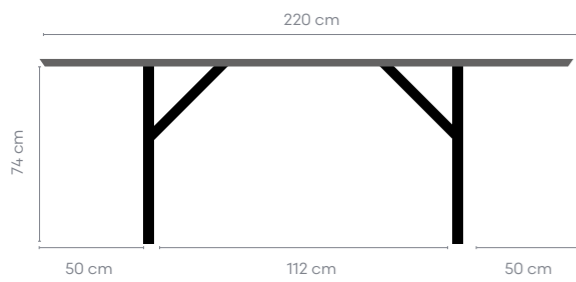

Dining table Casco 200 cm
14000700
W. 100 x L. 200 x H. 77 cm
€ 1.399,-