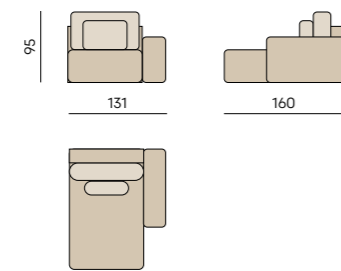

5. Longchair right

W. 131 x D. 160 x H. 95 cm
Incl. 1 x cushion 60 x 40 cm
BD001269

Prices

Elements	Fabric Carino only	Dimensions
Marciano - 1. Corner left	BD001265 - € 1.499,-	W. 131 x D. 105 x H. 95 cm | Incl. 1 x cushion 60 x 40 cm
Marciano - 2. Corner right	BD001266 - € 1.499,-	W. 131 x D. 105 x H. 95 cm | Incl. 1 x cushion 60 x 40 cm
Marciano - 3. Element 100	BD001267 - € 1.395,-	W. 100 x D. 105 x H. 95 cm | Incl. 1 x cushion 60 x 40 cm
Marciano - 4. Longchair left	BD001268 - € 1.595,-	W. 131 x D. 160 x H. 95 cm | Incl. 1 x cushion 60 x 40 cm
Marciano - 5. Longchair right	BD001269 - € 1.595,-	W. 131 x D. 160 x H. 95 cm | Incl. 1 x cushion 60 x 40 cm

Configuration options

Costs of this setup:
€ 4.489,-

Costs of this setup:
€ 4.393,-

Costs of this setup:
€ 2.998,-

Costs of this setup:
€ 4.489,-

Fabric | Carino

This fabric is exclusively selected for the Marciano sofa and is not suitable for other sofas. It cannot be ordered separately.

Composition: 100% polyester
Martindale: 90.000 - 100.000
Lightfastness: 5
Pilling: 4