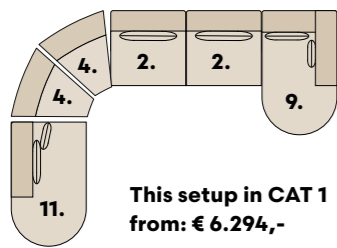

Lounge sofa Rodeo

This setup in CAT 1 from: € 6.294,-

Elements of this setup

11. Longchair 165 armless back R
4. Element 1/2 round corner
4. Element 1/2 round corner
2. Element 100
2. Element 100
9. Longchair 165 arm R

Prices

Fabric category	CAT 1	CAT 2	CAT 3	CAT 4
1. Hocker 100 x 65	BD001157 - € 519,-	BD001158 - € 549,-	BD001159 - € 599,-	BD001160 - € 629,-
2. Element 100	BD001161 - € 899,-	BD001162 - € 949,-	BD001163 - € 999,-	BD001164 - € 1.099,-
3. Element Corner 100	BD001165 - € 999,-	BD001166 - € 1.049,-	BD001167 - € 1.199,-	BD001168 - € 1.249,-
4. Element 1/2 round corner	BD001169 - € 899,-	BD001170 - € 949,-	BD001171 - € 1.049,-	BD001172 - € 1.099,-
5. Element 1/1 round corner	BD001173 - € 0,00	BD001174 - € 0,00	BD001175 - € 0,00	BD001176 - € 0,00
6. Element 165 arm L	BD001177 - € 1.299,-	BD001178 - € 1.399,-	BD001179 - € 1.499,-	BD001180 - € 1.599,-
7. Element 165 arm R	BD001181 - € 1.299,-	BD001182 - € 1.399,-	BD001183 - € 1.499,-	BD001184 - € 1.599,-
8. Longchair 165 arm L	BD001185 - € 1.399,-	BD001186 - € 1.499,-	BD001187 - € 1.599,-	BD001188 - € 1.699,-
9. Longchair 165 arm R	BD001189 - € 1.399,-	BD001190 - € 1.499,-	BD001191 - € 1.599,-	BD001192 - € 1.699,-
10. Longchair 165 armless back L	BD001193 - € 1.299,-	BD001194 - € 1.399,-	BD001195 - € 1.499,-	BD001196 - € 1.599,-
11. Longchair 165 armless back R	BD001197 - € 1.299,-	BD001198 - € 1.399,-	BD001199 - € 1.499,-	BD001200 - € 1.599,-

Hocker 100 x 65

1. Hocker 100 x 65
  100 x 65 x H. 42 cm